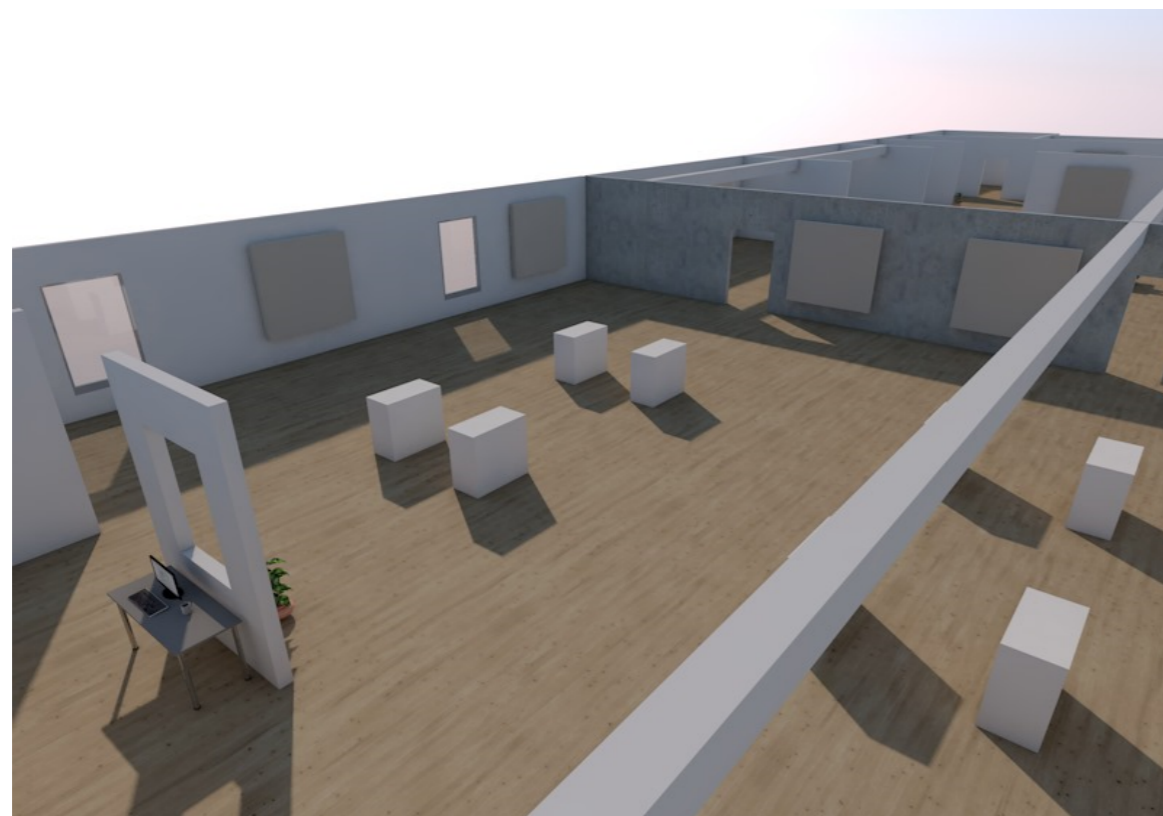

TITLE: 3D VISUALISATION- 'GALLERY LAYOUT'

NOTES & DETAILS:

These series of 3D renders show a visualisation of the 'Gallery Layout' environment design.

 <p>www.lucyhopkins.winchesterdigital.co.uk</p>	NAME: Lucy Hopkins	TITLE: 3D VISUALISATION- 'GALLERY LAYOUT'		
	DATE: 16/10/20	PROJECT: Virtual Exhibition		
	CONTACT: lucycreativedesign@gmail.com	PAPER SIZE: A3	SCALE: N/A	PAGE: 2 OF 3