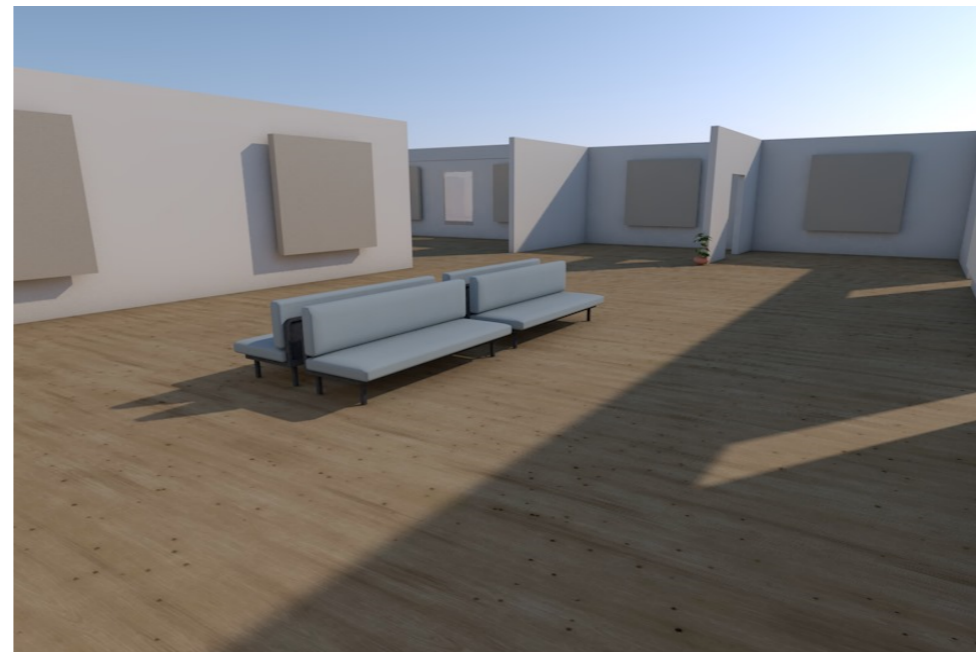

TITLE: 3D VISUALISATION- 'GALLERY LAYOUT'

NOTES & DETAILS:

These series of 3D renders show a visualisation of the 'Gallery Layout' environment design.

 <p>www.lucyhopkins.winchesterdigital.co.uk</p>	NAME: Lucy Hopkins	TITLE: 3D VISUALISATION- 'GALLERY LAYOUT'		
	DATE: 16/10/20	PROJECT: Virtual Exhibition		
	CONTACT: lucycreativedesign@gmail.com	PAPER SIZE: A3	SCALE: N/A	PAGE: 2 OF 3