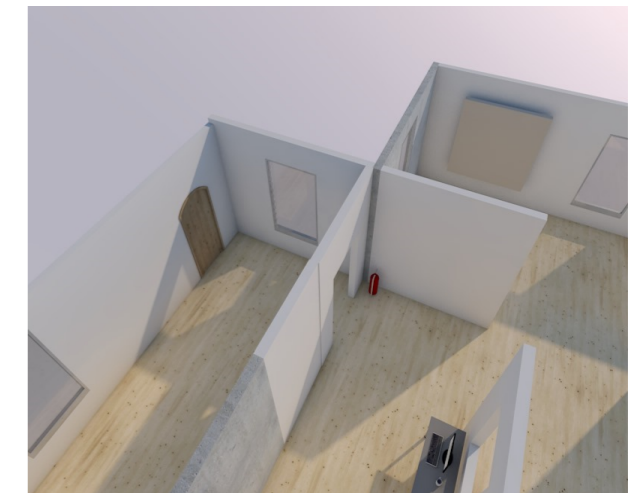

TITLE: 3D VISUALISATION- FINAL FLOOR SPACE

NOTES & DETAILS:

This sheet shows the 3D visualisation of the chosen environment design for the virtual exhibition.

 <p>www.lucyhopkins.winchesterdigital.co.uk</p>	NAME: Lucy Hopkins	TITLE: 3D VISUALISATION- FINAL FLOOR SPACE		
	DATE: 16/10/20	PROJECT: Virtual Exhibition		
	CONTACT: lucycreativdesign@gmail.com	PAPER SIZE: A3	SCALE: N/A	PAGE: 3 OF 3