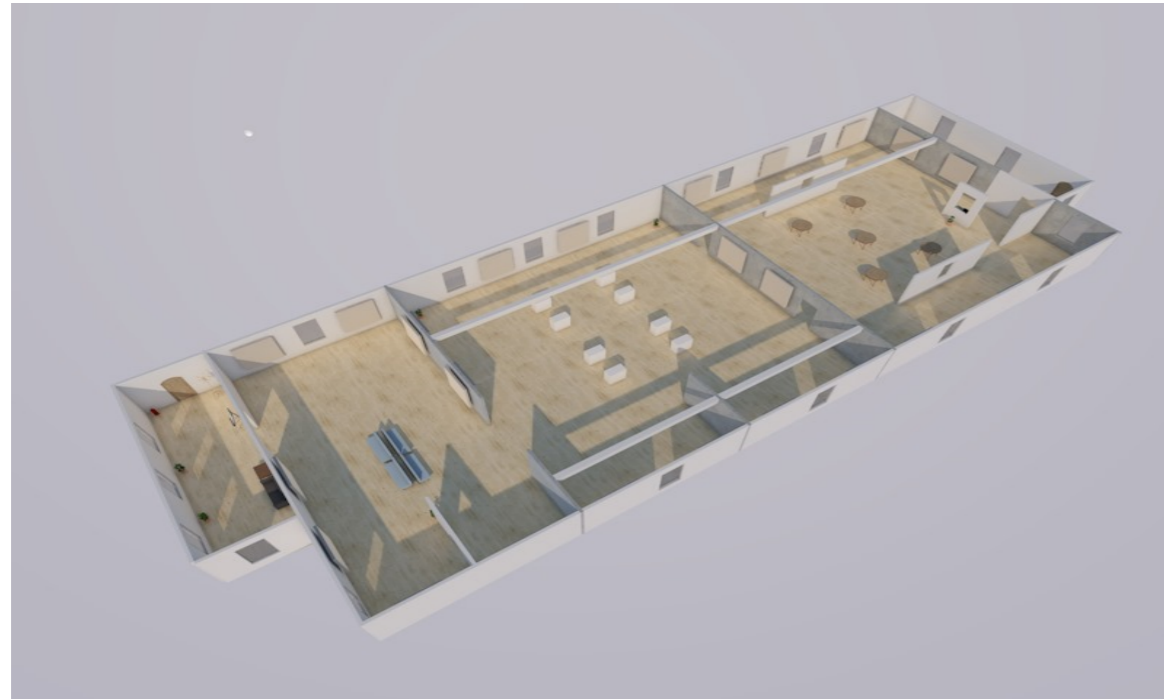

TITLE: 3D VISUALISATION- FINAL FLOOR SPACE

NOTES & DETAILS:

This sheet shows the 3D visualisation of the chosen environment design for the virtual exhibition.

 <p>www.lucyhopkins.winchesterdigital.co.uk</p>	NAME: Lucy Hopkins	TITLE: 3D VISUALISATION- FINAL FLOOR SPACE		
	DATE: 16/10/20	PROJECT: Virtual Exhibition		
	CONTACT: lucycreativdesign@gmail.com	PAPER SIZE: A3	SCALE: N/A	PAGE: 3 OF 3