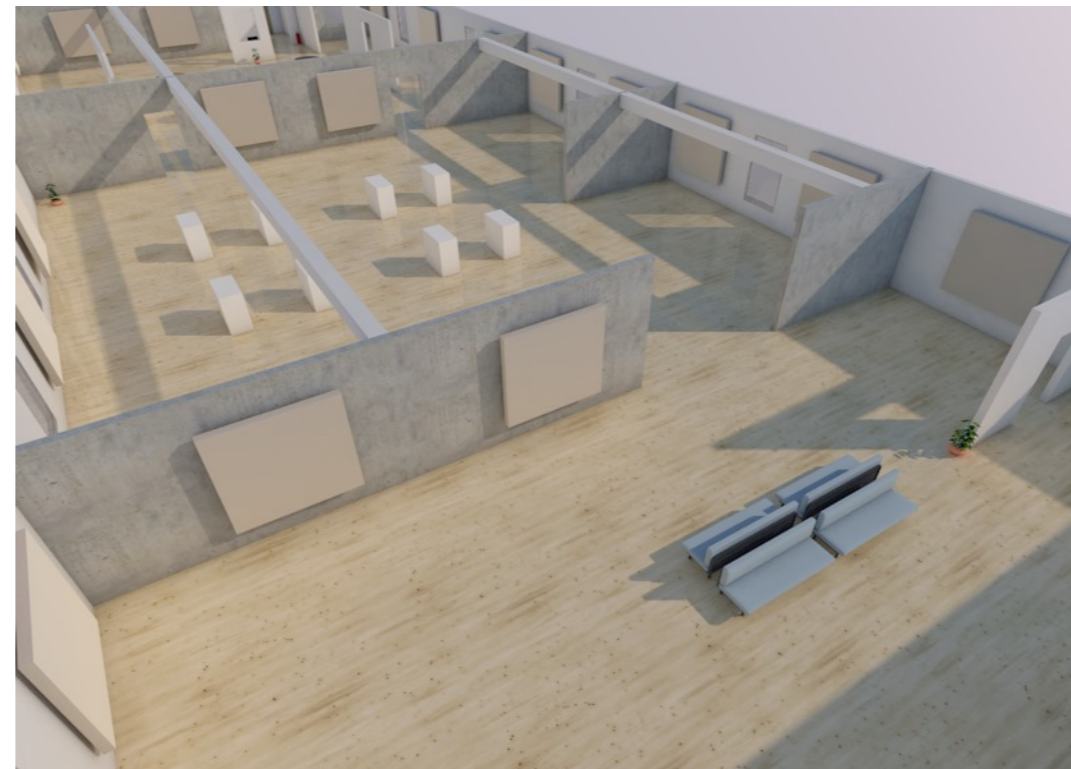

TITLE: 3D VISUALISATION- FINAL FLOOR SPACE

NOTES & DETAILS:

This sheet shows the 3D visualisation of the chosen environment design for the virtual exhibition.

 <p>www.lucyhopkins.winchesterdigital.co.uk</p>	NAME: Lucy Hopkins	TITLE: 3D VISUALISATION- FINAL FLOOR SPACE		
	DATE: 16/10/20	PROJECT: Virtual Exhibition		
	CONTACT: lucycreativdesign@gmail.com	PAPER SIZE: A3	SCALE: N/A	PAGE: 3 OF 3