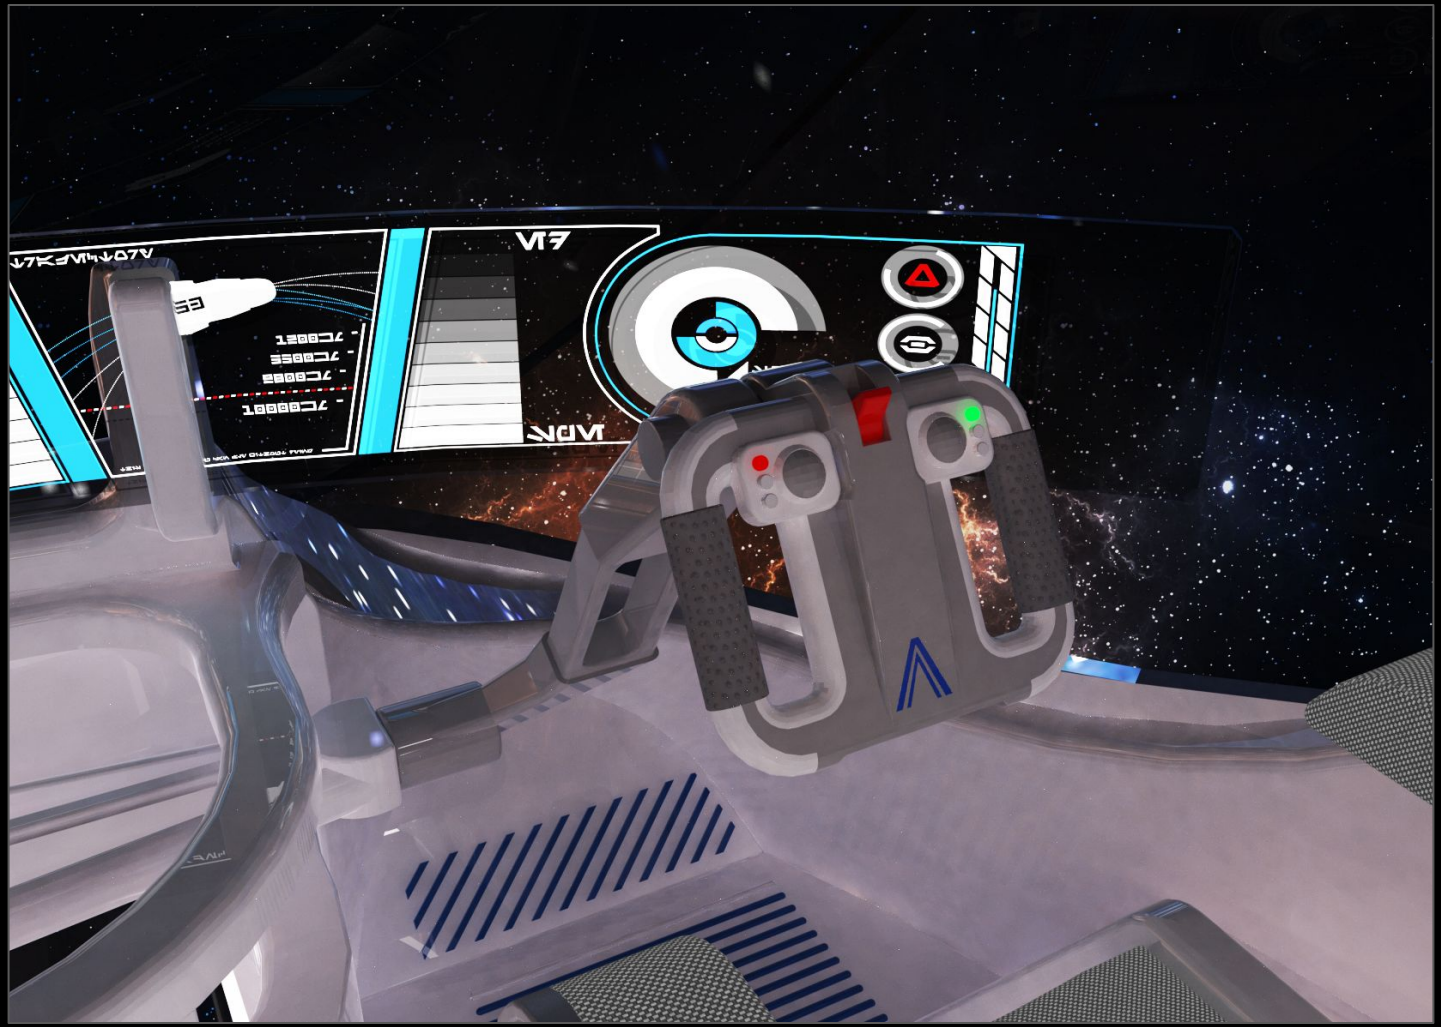

GROUP CLIENT PROJECT

By Alex Pritchett &
Lucy Hopkins

 **ALUTECH**
DRIVE SYSTEMS

SAFE TRAVELS!