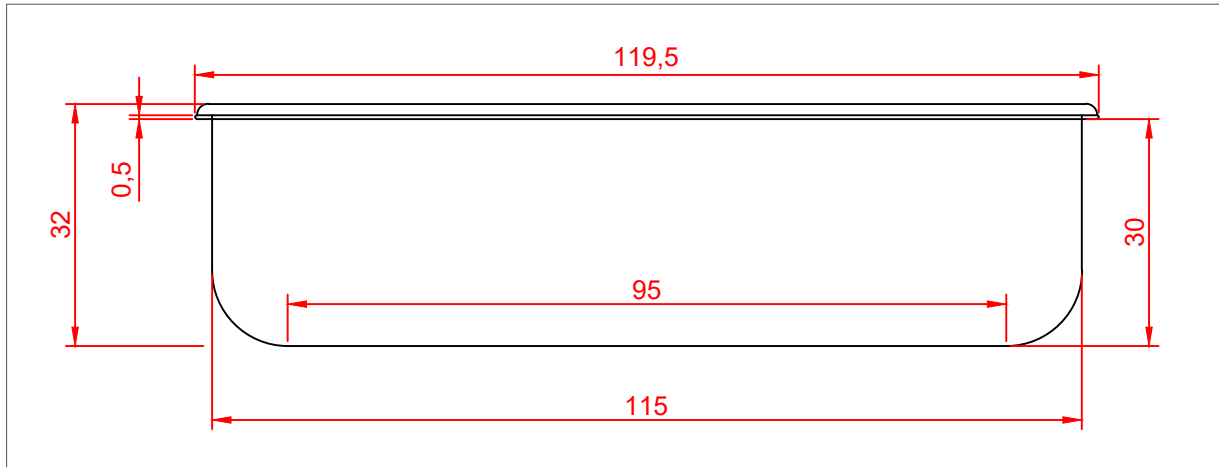

TITLE: SAUSAGE TRAY CONCEPT CAD SKETCH

BACK VIEW

FRONT VIEW

www.lucyhopkins.winchesterdigital.co.uk

AUTHOR/NAME: Lucy Hopkins

DATE (made/edited): 16/06/21

CONTACT: lucycreatedesign@gmail.com

TITLE: SAUSAGE TRAY CONCEPT CAD SKETCH

PROJECT: KCC INTERNSHIP CAD EXERCISE

PAPER SIZE:
A4

SCALE:
1:1

SHEET:
3/3