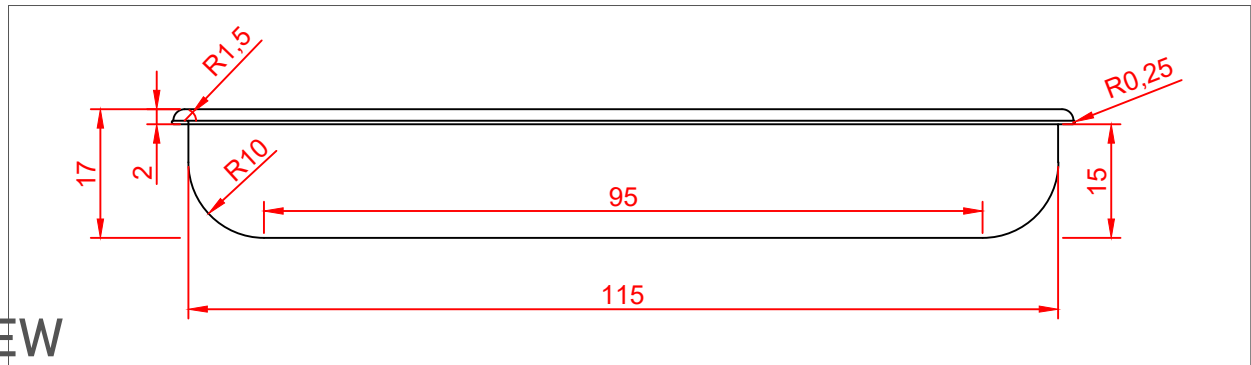

TITLE: SAUSAGE TRAY CONCEPT CAD SKETCH

BACK VIEW

FRONT VIEW

www.lucyhopkins.winchesterdigital.co.uk

AUTHOR/NAME: Lucy Hopkins

DATE (made/edited): 16/06/21

CONTACT: lucycreatedesign@gmail.com

TITLE: SAUSAGE TRAY CONCEPT CAD SKETCH

PROJECT: KCC INTERNSHIP CAD EXERCISE

PAPER SIZE:
A4

SCALE:
1:1

SHEET:
3/3