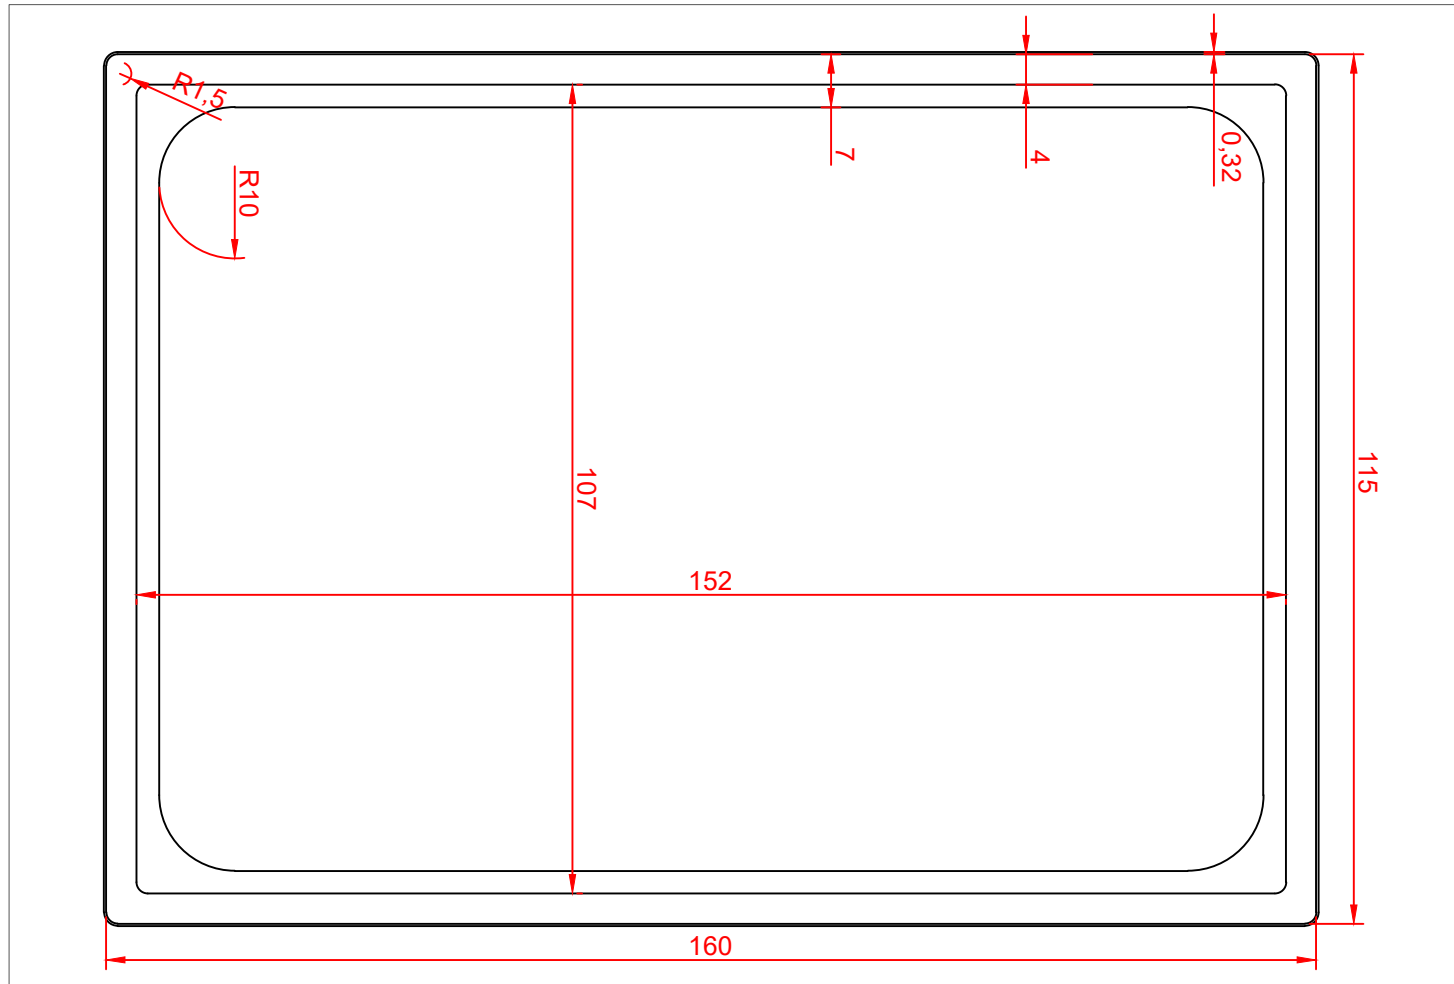

TITLE: SAUSAGE TRAY CONCEPT CAD SKETCH

TOP VIEW

[www.lucyhopkins.winchesterdigital.co.uk](http://www.lucyhopkins.winchesterdigital.co.uk)

AUTHOR/NAME: Lucy Hopkins

DATE (made/edited): 16/06/21

CONTACT: [lucycreatedesign@gmail.com](mailto:lucycreatedesign@gmail.com)

TITLE: SAUSAGE TRAY CONCEPT CAD SKETCH

PROJECT: KCC INTERNSHIP CAD EXERCISE

PAPER SIZE:  
A4

SCALE:  
1:1

SHEET:  
2/3