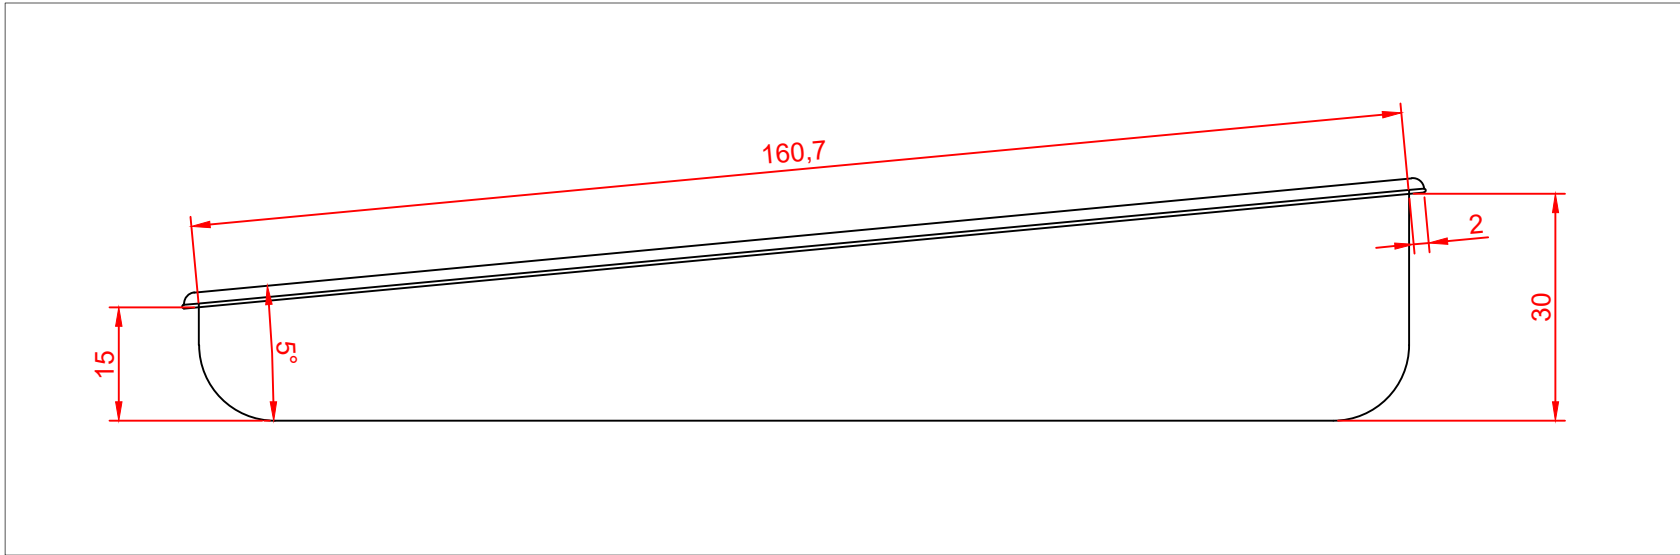

TITLE: SAUSAGE TRAY CONCEPT CAD SKETCH

SIDE VIEW

www.lucyhopkins.winchesterdigital.co.uk

AUTHOR/NAME: Lucy Hopkins

DATE (made/edited): 16/06/21

CONTACT: lucycreativedesign@gmail.com

TITLE: SAUSAGE TRAY CONCEPT CAD SKETCH

PROJECT: KCC INTERNSHIP CAD EXERCISE

PAPER SIZE:
A4

SCALE:
1:1

SHEET:
1/3